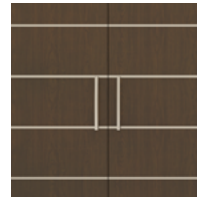

Aluminum Inlay

This collection is identified by $\frac{3}{8}$ " brushed aluminum inlays.